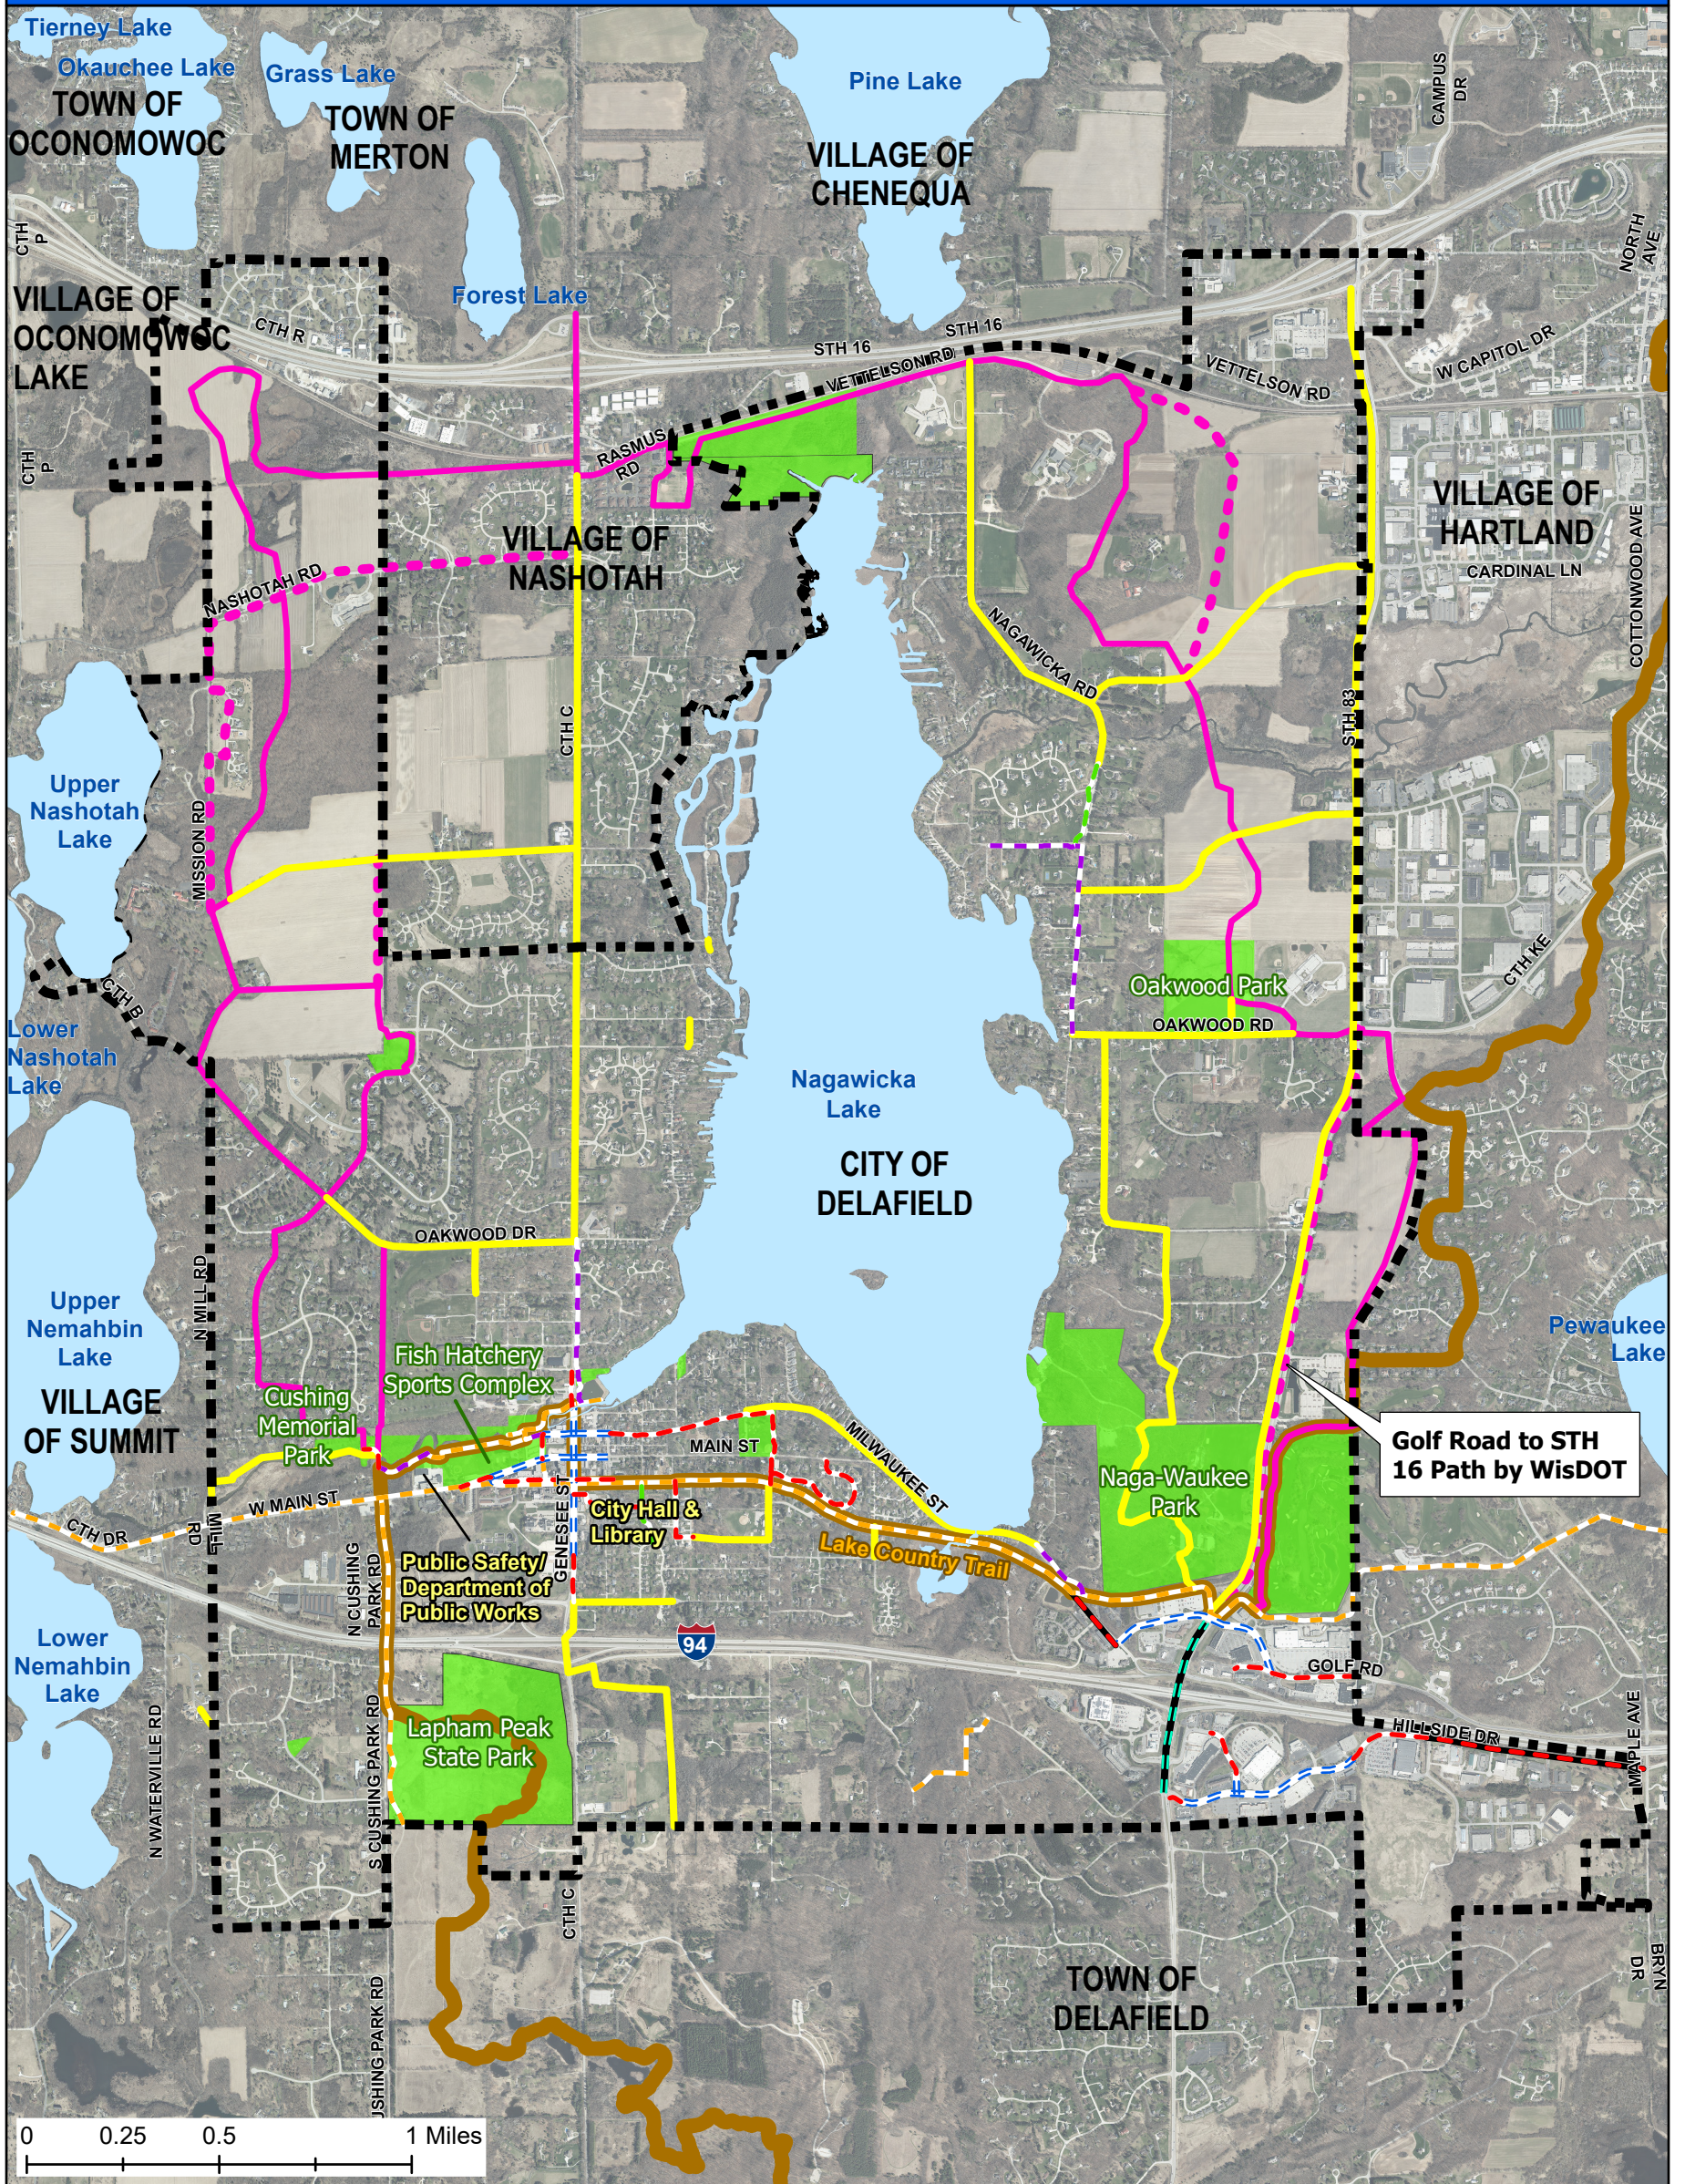

CITY OF DELAFIELD

BICYCLE AND PEDESTRIAN FACILITY MAP

Existing Facilities

- - - Single Sidewalk
- - - Double Sidewalk
- - - 6-ft Path
- - - 8-ft Multi-Use Path
- - - 10-ft Multi-Use Path
- Ice Age Trail

Future Facilities

- Single Sidewalk
- Double Sidewalk
- Separated Safety Path
- Lake Circle Path (Park & Rec)
- Lake Circle Path (PWC)

- City of Delafield Boundary
- Parks
- Schools